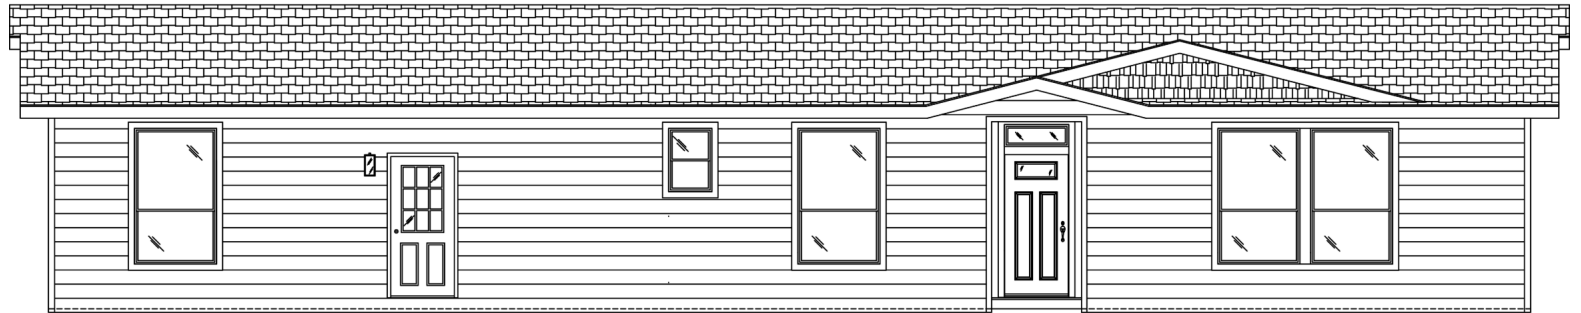

THE MAJESTIC SERIES

The Majestic

9585

40' × 70'

DIMENSIONS

2,761 sf

LIVING SPACE

3

BEDROOMS

2

BATHROOMS

OVERVIEW

The largest Triple Wide Marlette / Clayton Homes makes. Fully setup and on display at Heritage in Everett, WA. Call us or swing by and take a look for yourself to see what almost 3,000 square feet of Luxury Manufactured Home looks like. Its always to just look!

Heritage Home Center

(425) 353-5464

or **Request Firm Quote**

EMAIL US

02 FRONT ELEVATION

FRONT SIDEWALL

FRONT SIDEWALL

REAR ENDWALL